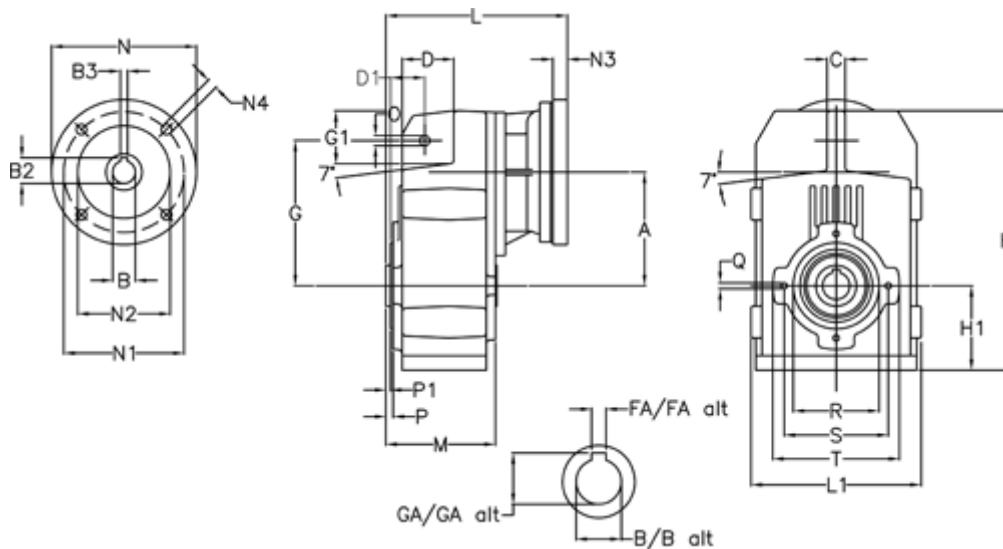

Article number: 29560203223230
 Description: Shaft mounted gear
 A252H35-32,2-P80B5

Measures

A = 128.75	FA = 10	M = 135.5	Q = M10x14
B = 35	G = 162	N = 200	R = 110
B1 = 19	G1 = 58.0	N1 = 165	S = 130
B2 = 21.8	GA = 38.3	N2 = 130	T = 150
B3 = 6	H = 290.5	N4 = M10x20	
C = 20	H1 = 93.5	O = 13	
D = 57.0	L = 232.5	P = 6.0	
D1 = 43.5	L1 = 188	P1 = 3.5	